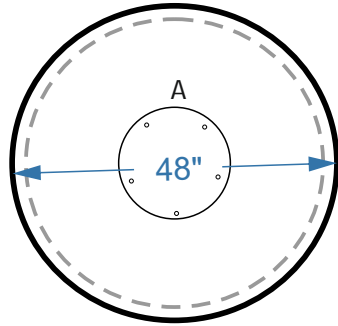

ASSEMBLY INSTRUCTIONS

Marble Dining Table

TOP BOTTOM VIEW

FRONT VIEW

ASSEMBLED VIEW

METAL LEG
SIDE VIEW

METAL LEG
TOP VIEW

Product Code	LR-31071
Dimension	48"x48"x30"
Material	Marble Iron
Remark	